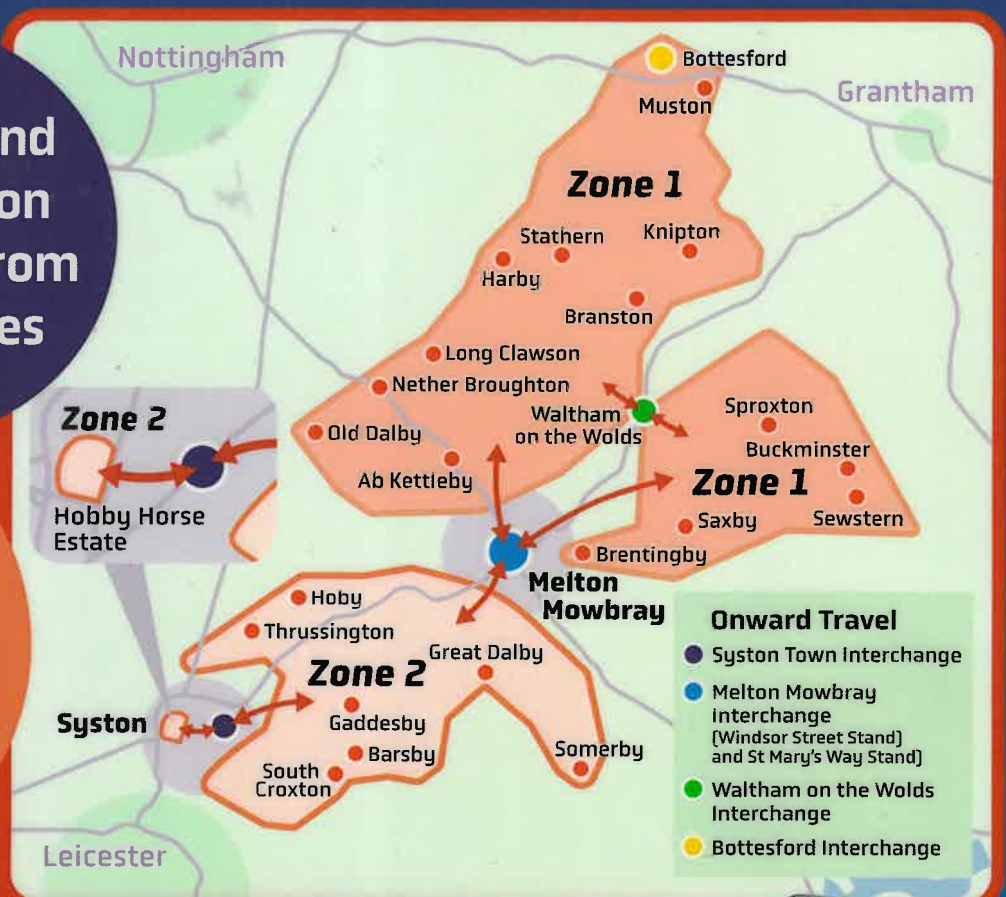

# FOX connect

An on-demand, bookable bus service for journeys to and from **Melton Mowbray**  
**Book a journey via the app or call 0116 216 7756**

Travel to and from Melton Mowbray from these zones

App available to download from

Find out more about Leicestershire FoxConnect at [choosehowyoumove.co.uk/melton-foxconnect](http://choosehowyoumove.co.uk/melton-foxconnect)

Telephone booking lines open Monday to Friday 08:30 - 16:30

Operating Hours: Monday to Saturday 06:00-19:30

Concessionary travel pass accepted after 09:30 and all-day Saturday

Funded by UK Government